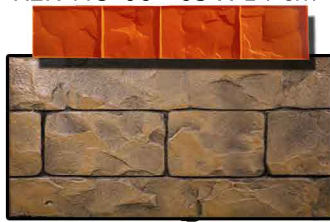

### REDONDELA INTERIOR REF. RE-06 Ø 100 cm

**CENEFA CANTO RODADO**  
REF. CR-07 85 X 22 cm

**CENEFA BELGA**  
REF. MO-06 65 X 14 cm

**VIGA VIEJA 90**  
REF. VV-90 90 X 25 cm

**LADRILLO ESTRECHO**  
REF. CL-08 83 X 21 cm