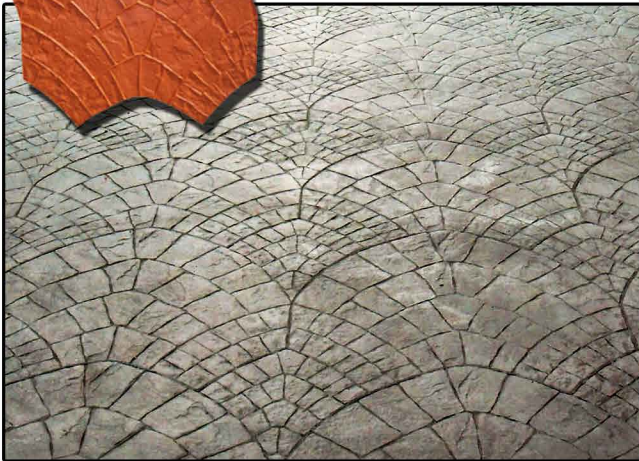

# Empreinte de Sols

**ABANICO AUSTRIA**  
REF. AB-02  
118 X 70 cm

**ABANICO MILAN**  
REF. AM-08  
80 X 60 cm

**ABANICO PRAGA**  
REF. AB-03  
131 X 78 cm

**ABANICO PALERMO**  
REF. AP-03  
95 X 62 cm

**Pave European**  
ref. AB/01 118x70cm

**ABANICO DOBLE**  
REF. AD-08  
90 X 80 cm

**Irregular Cobblestone**  
Ref. AD/06 116x5cm

**Cobblestone Port**  
Ref. AD/04 84x54cm

**Old Cobblestone**  
Ref. AD/01 118x52cm

**Belgian Cobblestone**  
Ref. BE/06 74x42cm